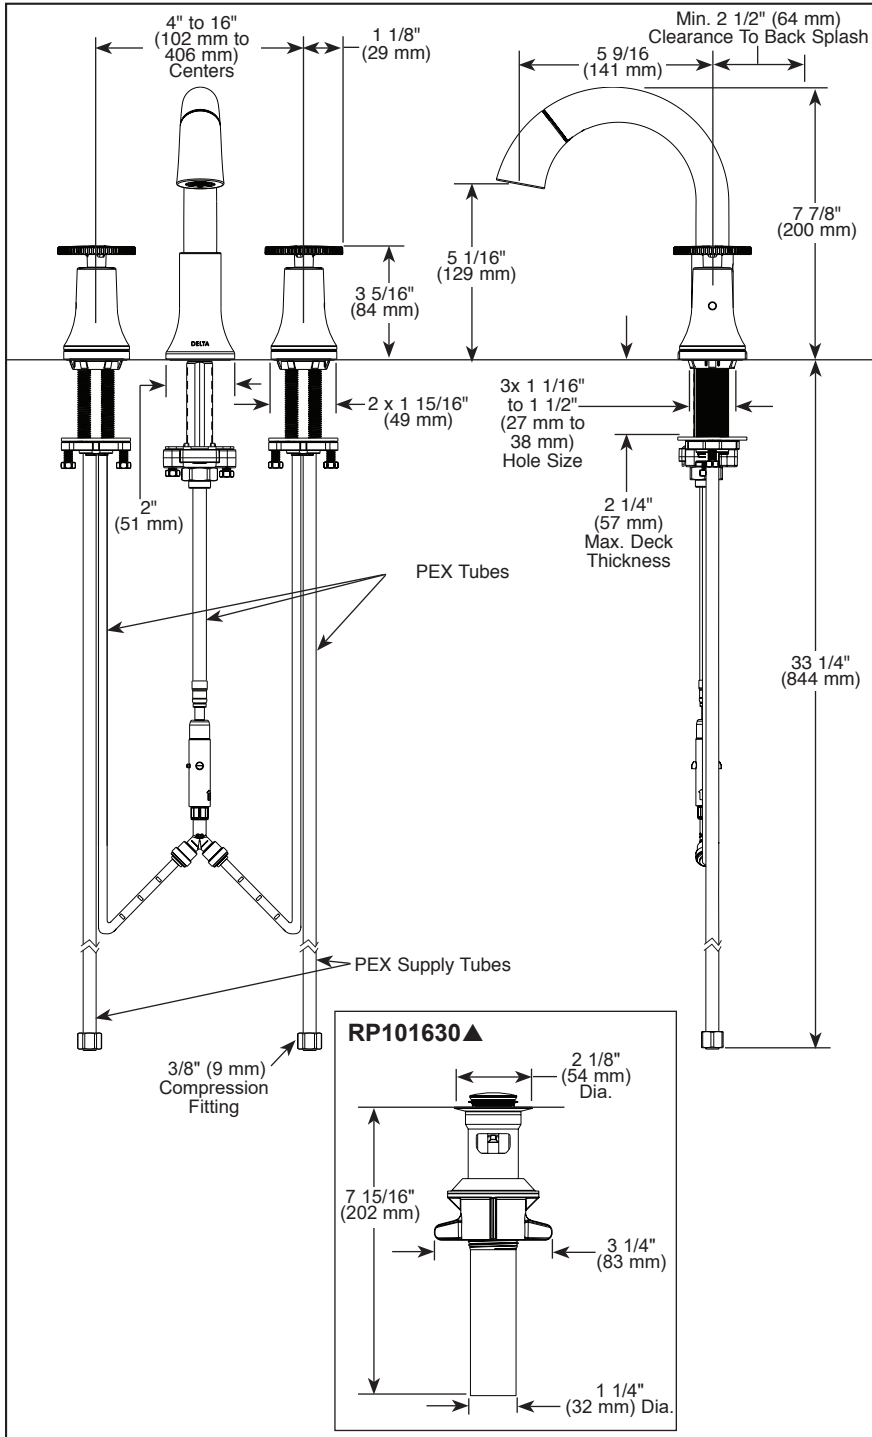

see what Delta can do™

BATHROOM FAUCETS

- Trinsic® Bath Collection
- Two Handle Widespread Pull-Down Deck Mount

FEATURES:

- DIAMOND Seal® Technology
- MagnaTite® Docking

STANDARD SPECIFICATIONS:

- Max. flow rate 1.2 gpm @ 60 psi, 4.5 L/min @ 414 kPa
- Three-hole mount
- Solid brass fabricated end valve
- 1/4 turn handle stops
- Hot and cold stems are interchangeable
- Diamond coated ceramic cartridge
- 3/8" O.D. straight PEX supply tubes
- Models have metal drain with push-pop type fitting with plated flange and stopper
- Not applicable for pedestal sink
- The hose can be pulled out for 20" maximum length

COMPLIES WITH:

- ASME A112.18.1 / CSA B125.1
- ASME A112.18.2 / CSA B125.2
- EPA WaterSense®

▲ Designate proper finish suffix

Delta Faucet Company reserves the right (1) to make changes in specifications and materials, and (2) to change or discontinue models, both without notice or obligation. Dimensions are for reference only. See current full-line price book or www.deltafaucet.com for finish options and product availability.